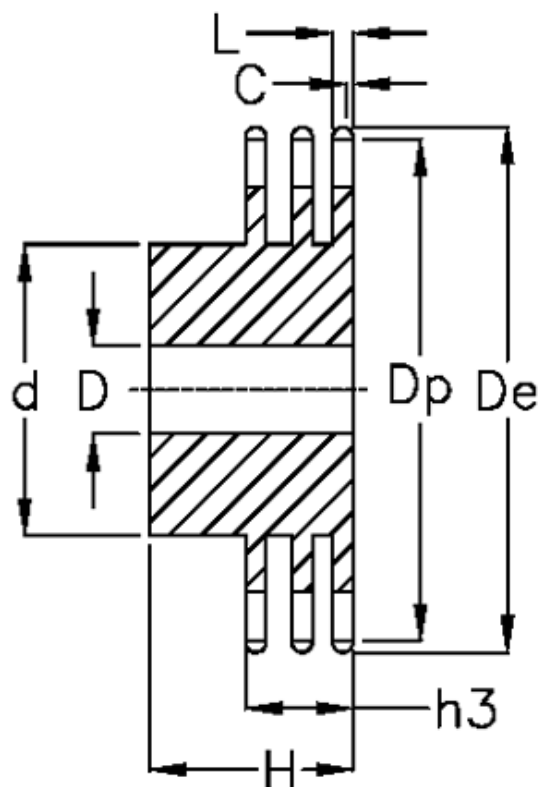

Data Sheet

Article number: 616013011019

Description: Sprocket 28 B-3 Z=19 triplex
predrilled

Measures

C = 5
d = *180
D = $30 \pm 0,5$
De = 289
Dp = 270.06

For chain size = 1 3/4" x 1 1/4"

For chain type = 28 B-3

H = 180

h3 = 148
L = 28.8
Number of teeth = 19